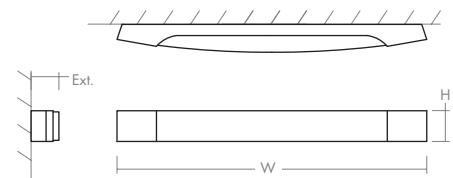

APOLLO Vanity

120v / 277v: **2-5106-xx**

oxygen

FIXTURE TYPE _____ LOCATION _____

PROJECT _____ DATE _____

-14 Polished Chrome

-24 Satin Nickel

LIGHT SOURCE	2 x 28W Fluorescent, T5 Linear Fluorescent (mini bi-pin) (Lamp not included)
RATED LIFE	See lamp manufacturer specification
LUMEN OUTPUT	Delivered: 1866 lm
INPUT VOLTAGE	120V - 277V
BALLAST	Electronic, HPF, Programmed Start, Universal Voltage. (120-277V)
CONSTRUCTION	Plated Steel and Acrylic
DIFFUSER	- Matte White Acrylic
METAL FINISH	Polished Chrome (-14), Satin Nickel (-24)
MOUNTING	4" Octagonal J-Box
STANDARDS	UL/Damp listed, ADA compliant, Conforms to UL STD 1598, Certified CAN/CSA, STD C22.2 No 250.0

DIMENSIONS

W: 49.00"

H: 4.75"

Ext: 4.00"

M.C: 2.375" From Top of Fixture

Order Example: **2-5106-24**
(x- Fluorescent xxx- Sequence # xx- Finish)